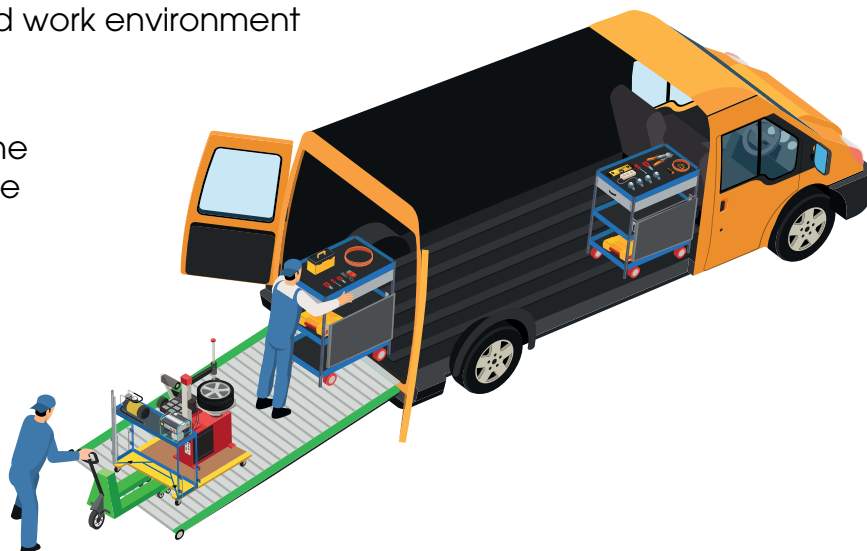

Loading ramps

WM Flexy

WM Mobilix

THE COMPLETE SOLUTION FOR EVERY VAN

With our integrated systems, consisting of loading ramps, Flexy and Mobilix, you can turn any van into a fully equipped mobile workshop, ready for any type of work or service.

CONFIGURE YOUR VAN

WE HELP YOU CHOOSE THE BEST SOLUTION FOR YOU

Customize your Mobile Workshop to suit your needs. With our modular system, **you can choose sizes, layouts and accessories** to transform your vehicle into an optimized workspace. Organize your equipment efficiently to ensure fast and flexible interventions.

FULL SUPPORT:

Personalized consultation, same-day quotes, rapid installation and after-sales support

FLEXIBILITY:

Adapted to any vehicle and work environment

SPEED:

Field interventions without the need to transport the vehicle

THE COMPLETE SOLUTION FOR EVERY VAN:

WM System turns your vehicle into a fully equipped mobile workshop with our integrated modular system that allows you to **customize your setup to your van.**

APPLICATIONS