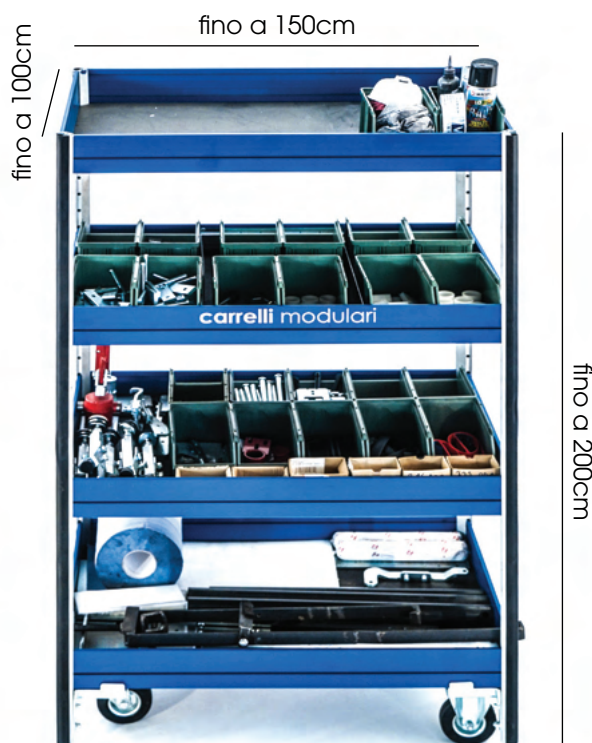

FEATURES:

Customisable loading space:

Up to 100 x 150 cm

Customisable height:

Up to 200 cm (including wheels)

Frame material:

Aluminium

Load capacity:

400kg the cart, 100kg the single shelf

MOBILITY:

Set of **4 castors, 2 fixed and 2 swivel with locking system**. Castors are only available if the cart depth is at least **60 cm**.

TECHNICAL SPECIFICATIONS

SHELVES

Number of shelves: Customisable from **2 to 6** according to your

DISTANCE BETWEEN SHELVES:

Customisable in 5 cm steps, thanks to pre-drilled fixing holes. Make sure to leave sufficient space for optimal functionality of the shelves.

HEIGHT OF SHELVES:

The shelves have 10 cm edges and can be extended in height by means of a modular stacking system.

ACCESSORIES

Customise your FLEXY with a range of **optional accessories** designed to optimise every detail of your working environment.