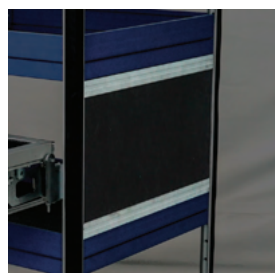

ACCESSORIES

Customise your FLEXY with a range of **optional accessories** designed to optimise every detail of your working environment.

5 Bulkhead