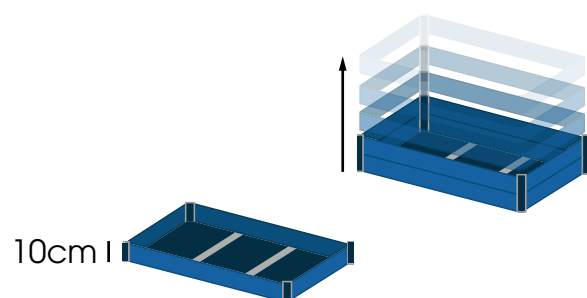

FEATURES:

Customisable loading space:

Up to 100 x 150 cm

Customisable height:

Up to 200 cm (including wheels)

Frame material:

Aluminium

Load capacity:

400kg the cart, 100kg the single shelf

MOBILITY:

Set of **4 castors, 2 fixed and 2 swivel with locking system**. Castors are only available if the cart depth is at least **60 cm**.

TECHNICAL SPECIFICATIONS

SHELVES

Number of shelves: Customisable from **2 to 6** according to your

DISTANCE BETWEEN SHELVES:

Customisable in 5 cm steps, thanks to pre-drilled fixing holes. Make sure to leave sufficient space for optimal functionality of the shelves.

HEIGHT OF SHELVES:

The shelves have 10 cm edges and can be extended in height by means of a modular stacking system.

ACCESSORIES

Customise your FLEXY with a range of **optional accessories** designed to optimise every detail of your working environment.