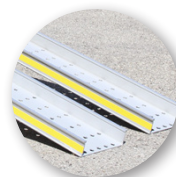

# WM TELESCOPIC

PRACTICAL, EASY  
TO USE MOBILE  
TELESCOPIC RAMP. IN  
PERFORATED ANTI-  
SLIP ALUMINIUM  
WITH SAFETY EDGES.

**LOAD CAPACITY**  
300 kg per pair

**STANDARD  
DIMENSIONS**  
Width 18.5 cm  
Length 150, 200, 225,  
250 and 300 cm

**HANDLING**  
Mobile

**COLOUR**  
Yellow

LOAD CAPACITY: UP TO 300 KG PER PAIR OF RAMPS

Anodised aluminium  
perforated platform

Adjustable floor  
contact flap

Safety edges  
(5.5 cm)

Transport  
handle

## REMOVABILITY AND TRANSPORT

The WM Telescopic is unique in the way it can be extended to the required length. This ramp offers a rest-on, folding contact plate for safe and secure loading. These can be supplied individually or as a pair as required.

### ECO VERSION

ECO version also available: unperforated loading platform, without taper in the contact flap and without yellow colour on safety edges.