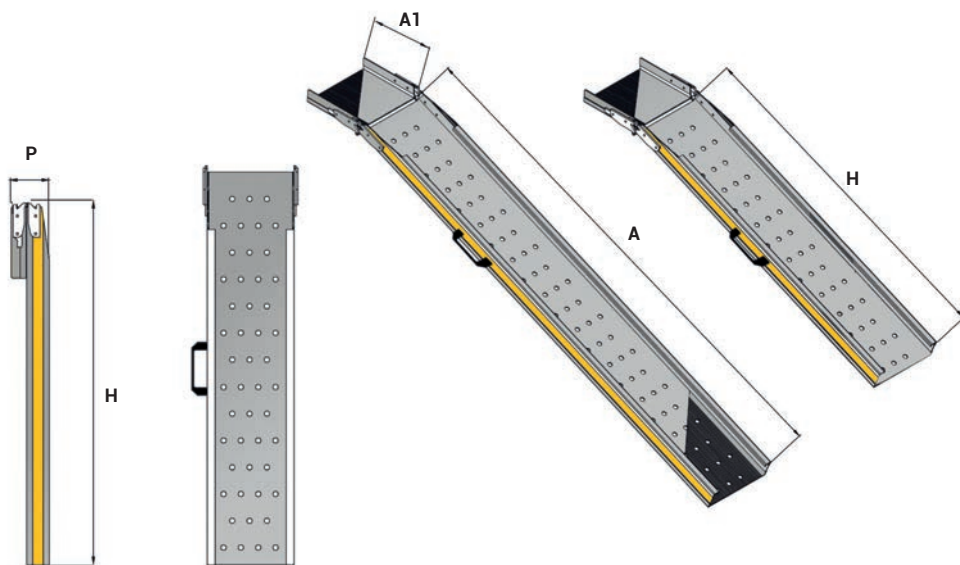

# WM TELESCOPIC

PRACTICAL, EASY  
TO USE MOBILE  
TELESCOPIC RAMP. IN  
PERFORATED ANTI-  
SLIP ALUMINIUM  
WITH SAFETY EDGES.

**LOAD CAPACITY**  
300 kg per pair

**STANDARD  
DIMENSIONS**  
Width 18.5 cm  
Length 150, 200, 225,  
250 and 300 cm

## REMOVABILITY AND TRANSPORT

The WM Telescopic is unique in the way it can be extended to the required length. This ramp offers a rest-on, folding contact plate for safe and secure loading. These can be supplied individually or as a pair as required.

### ECO VERSION

ECO version also available: unperforated loading platform, without taper in the contact flap and without yellow colour on safety edges.

### CONTACT FLAP:

- TAPERED
- WITH 4 HEIGHT SETTINGS
- REST-ON (20 CM CONTACT LENGTH ON PLATFORM)
- FOLDING

ALL MODELS	A (mm)	A1 (mm)	L (mm)	L2 (mm)	H (mm)	P (mm)	P1 (mm)	Load capacity per pair (kg)	Weight (kg)
WM TELESCOPIC	1500	200	225	185	900	106	55	300	5
WM TELESCOPIC	2000	200	225	185	1150	106	55	300	6
WM TELESCOPIC	2250	200	225	185	1275	106	55	300	6,5
WM TELESCOPIC	2500	200	225	185	1400	106	55	300	7
WM TELESCOPIC	3000	200	225	185	1650	106	55	300	8