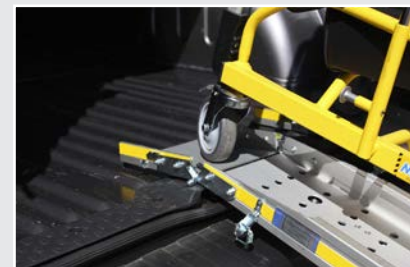

CONTACT FLAP:

- TAPERED
- WITH 4 HEIGHT SETTINGS
- REST-ON (20 CM CONTACT LENGTH ON PLATFORM)
- FOLDING