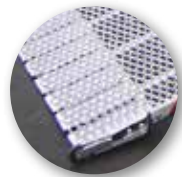

WM PC-R

LOADING RAMP WITH ANTI-SLIP MESH PLATFORM, SUITABLE FOR LOADING EQUIPMENT WITH LARGE TYRED WHEELS

LOAD CAPACITY: UP TO 500 KG

Anti-slip mesh platform

Wheel for assisted deployment

Self-positioning adjustable feet

Mobile contact flap to connect to the floor of the van

DEPLOYMENT AND CLOSING

The PC-R and ME-R offer excellent grip for loading goods with large, tyred wheels. The galvanised, expanded metal surface is extremely durable and allows for easy cleaning. Both have the patented, spring-assisted vertical opening for ease of use, with the horizontal swivel offered on the PC-R.

OPTIONAL EXTRAS

FOLDING SAFETY EDGES

Aluminium safety edges to enhance safety in certain operating conditions.

SPECIAL FEET

For loading machines with very low ground clearance, special feet can be supplied to create two different ramp slopes for easier ascent. The specified weight does not include the installation kit, which depends on the van. (min. 2kg - max. 7 kg)

LEFT HAND SIDE WHEEL KIT

Designed to assist the ramp deployment further on to hard ground.

APPLICATION SECTORS

GARDENING
LAWN
TRACTORS

MOTORBIKES
BICYCLES

QUAD BIKES

LOAD CAPACITY
500 kg

CUSTOMISED
DIMENSIONS
Width from
60 to 137.5 cm
Length from
195 to 325 cm